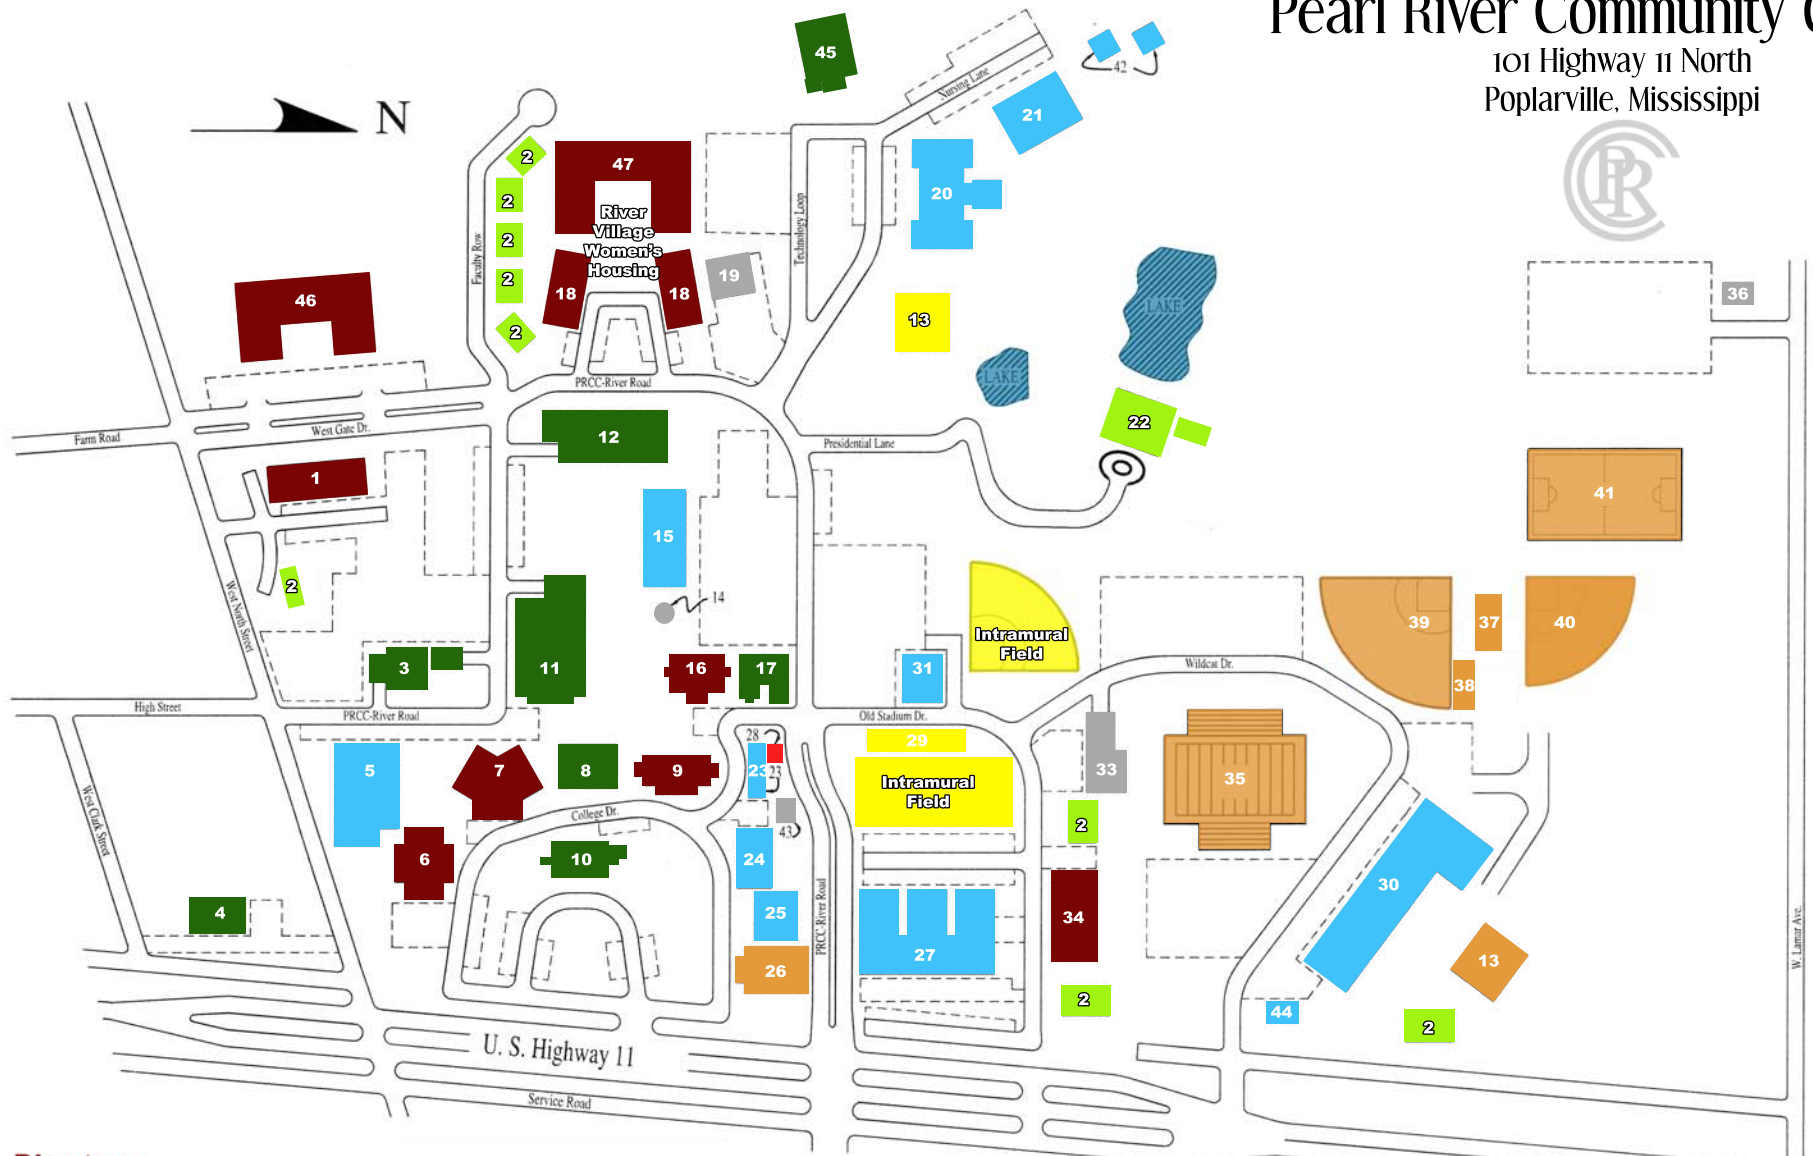

Pearl River Community College

101 Highway 11 North
Poplarville, Mississippi

Directory

1. Lamar Hall (M)
2. Faculty Housing
3. Development Foundation/Alumni House
4. Baptist Student Center
5. Science Building
6. White Hall (Men's Residence)
7. Marion Hall (Men's Residence)
8. Information Technology
9. Huff Hall (Men's Residence)
10. Ted J. Alexander Administration Building
11. Crosby Hall/Bender Cafeteria
12. Garvin H. Johnston Library (LB)

13. Tennis Courts
14. Water Tower
15. Seal Hall (SH)
16. Pearl River Hall (Men's Residence)
17. Hancock Hall (HC)
18. Women's Residence Hall
19. Transportation Shop
20. Technology Center (TC)
21. Nursing & Wellness Center (WC)
22. President's Home
23. Jefferson Davis Hall (JD)
24. Moody Hall (MH)

25. Band Hall
26. Shivers Gymnasium
27. Technical Education
28. Campus Police
29. Practice Field Stands
31. Visual Arts (VA)
32. Intramural Ballfield
33. Physical Plant
34. Bilbo Hall
35. Doble Holden Stadium
36. Heavy Equipment Operation

37. Concession Stand
38. Baseball Field House
39. Baseball Field
40. Softball Field
41. Soccer Field
42. Hayfield Observatory
43. Mechanical Equipment
44. Truckdriving
45. Malone Chapel
46. New Men's Residence
47. New Women's Residence
- Parking