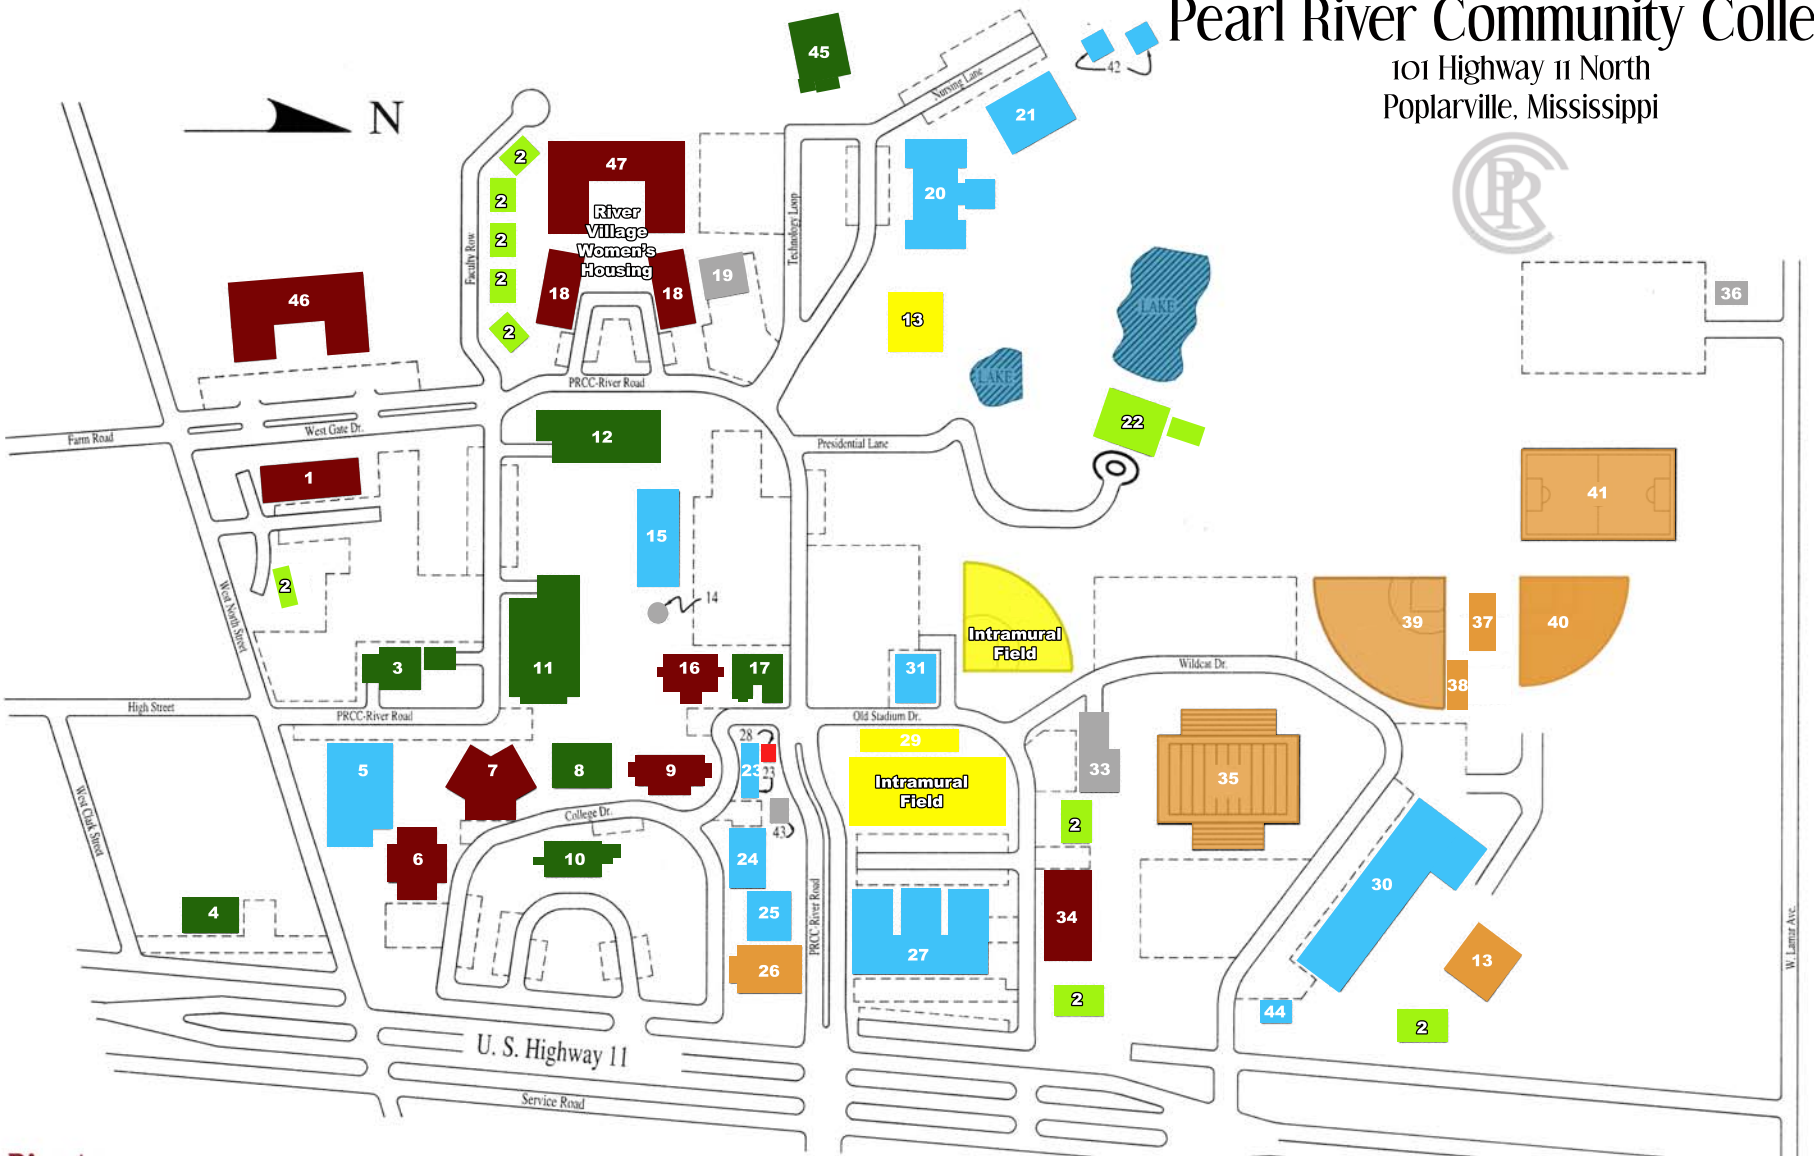

Pearl River Community College

101 Highway 11 North
Poplarville, Mississippi

Directory

- 1. Lamar Hall (M)
- 2. Faculty Housing
- 3. Development Foundation/Alumni House
- 4. Baptist Student Center
- 5. Science Building
- 6. White Hall (Men's Residence)
- 7. Marion Hall (Men's Residence)
- 8. Information Technology
- 9. Huff Hall (Men's Residence)
- 10. Ted J. Alexander Administration Building
- 11. Crosby Hall/Bender Cafeteria
- 12. Garvin H. Johnston Library (LB)

- 13. Tennis Courts
- 14. Water Tower
- 15. Seal Hall (SH)
- 16. Pearl River Hall (Men's Residence)
- 17. Hancock Hall (HC)
- 18. Women's Residence Hall
- 19. Transportation Shop
- 20. Technology Center (TC)
- 21. Nursing & Wellness Center (WC)
- 22. President's Home
- 23. Jefferson Davis Hall (JD)
- 24. Moody Hall (MH)

- 25. Band Hall
- 26. Shivers Gymnasium
- 27. Technical Education
- 28. Campus Police
- 29. Practice Field Stands
- 30. Career Education
- 31. Visual Arts (VA)
- 32. Intramural Ballfield
- 33. Physical Plant
- 34. Bilbo Hall
- 35. Doble Holden Stadium
- 36. Heavy Equipment Operation

- 37. Concession Stand
- 38. Baseball Field House
- 39. Baseball Field
- 40. Softball Field
- 41. Soccer Field
- 42. Hayfield Observatory
- 43. Mechanical Equipment
- 44. Truckdriving
- 45. Malone Chapel
- 46. New Men's Residence
- 47. New Women's Residence
- Parking