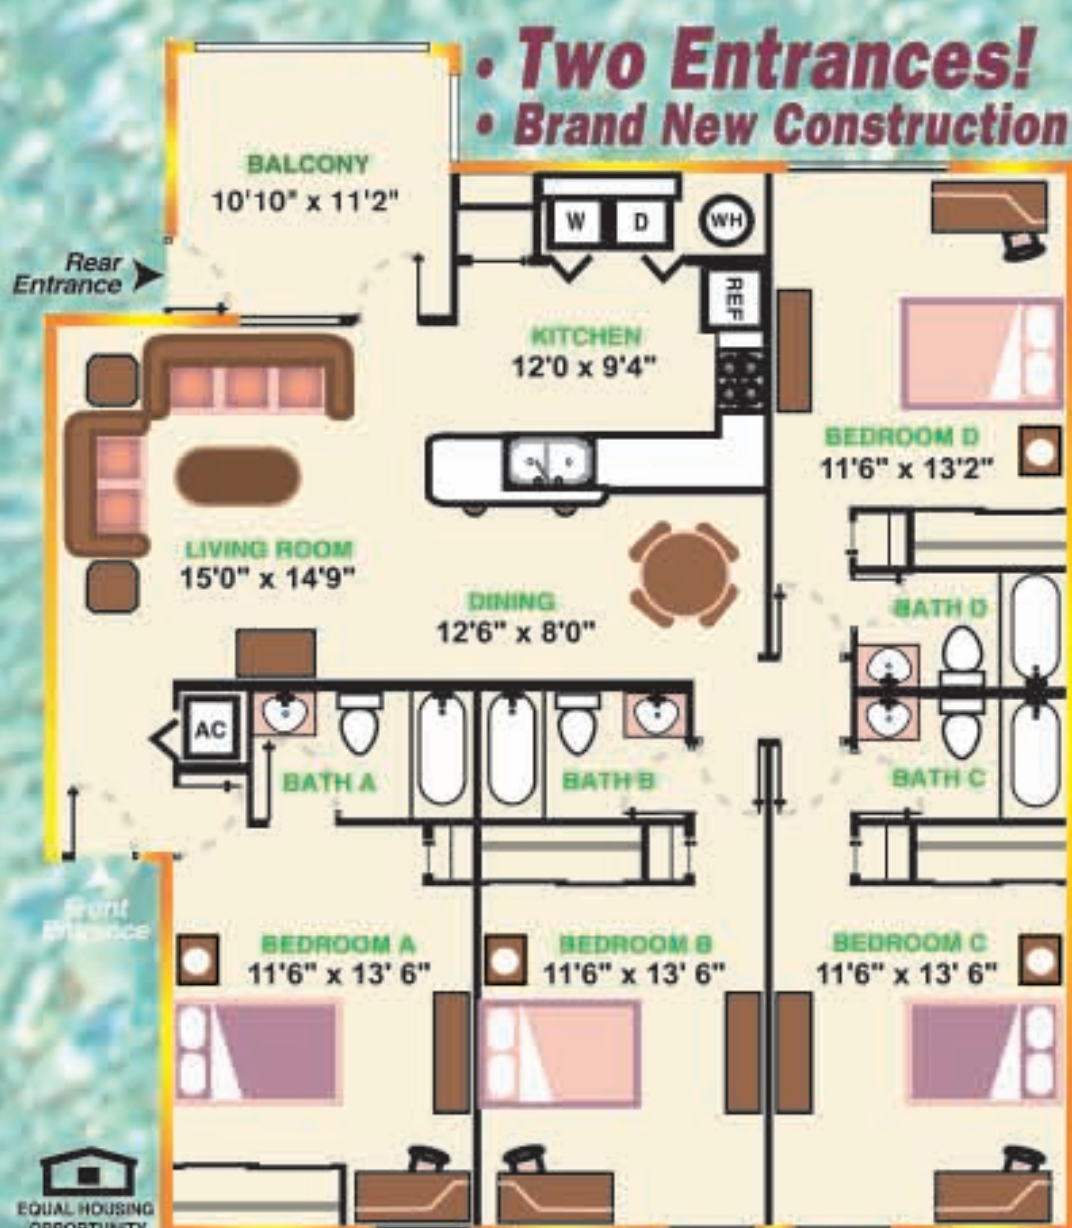

WIRELESS Internet
at our clubhouse &
swimming pool deck

STADIUM seating
movie theater

STEAM room

DRY-heat sauna

UTILITIES included

Prelease Your Suite Today for Fall 2006 semester at USM
Call 601-271-7970 or email us at: info@boardwalkUSM.net